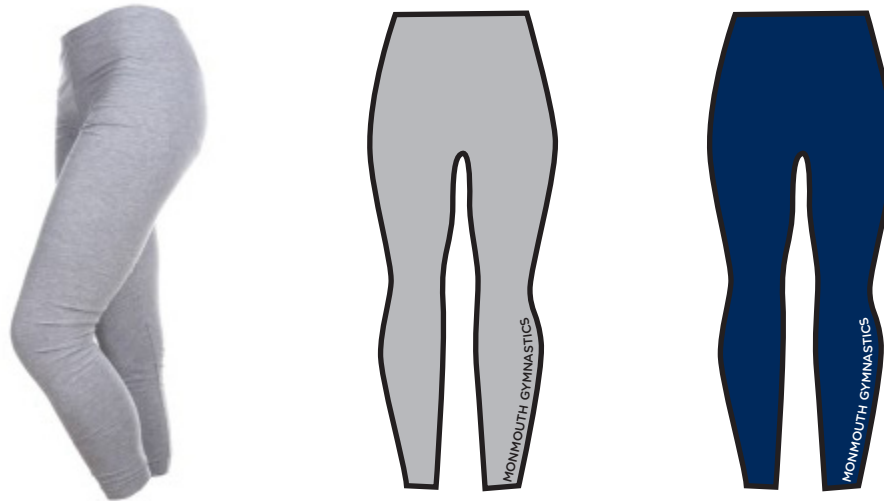

Red or Navy with one color logo on front

\$10.00

Heather or White with three color logo on front

\$12.00

Tank Color Options

*Red

*Navy

**Heather Gray

**White

* LOGO IN WHITE / ** LOGO IN FULL COLOR

2. (S07) Love 'Em Leggings

Heather Gray or Navy with text running up the side

\$15.00

Legging Color Options

Heather Gray

Navy