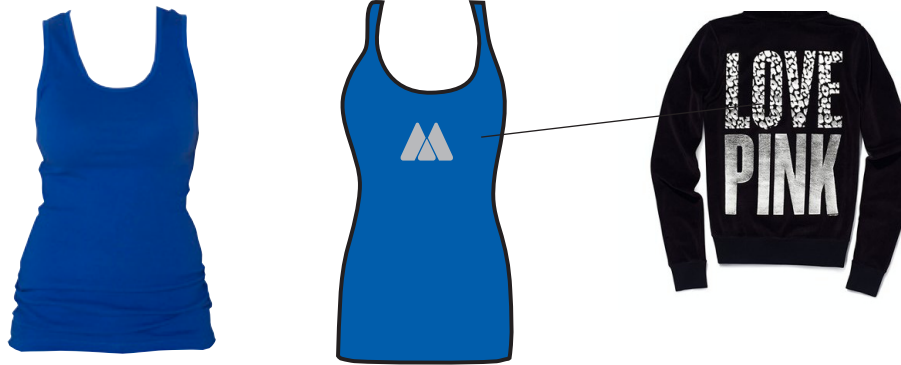

The Color Collection

1. (T85) Boyfriend Tank

One color logo on front in silver foil

$10.00

Tank Color Options

Royal Blue

Aqua

Pink

Fuchsia

Neon Lime

Neon Yellow